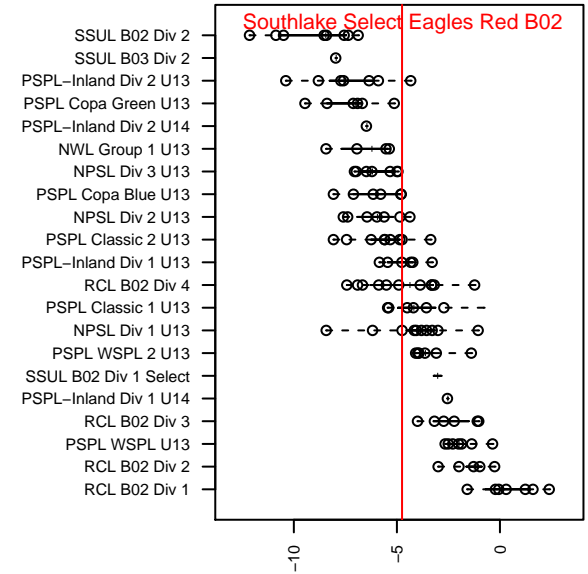

Southlake Select Eagles Red B02

Southlake Select SC
 Newcastle, WA
 B02 total strength=774
 attack=1.4 defense=0.6
 fall league = PSPL Classic 2 U13
 spr league = Spr PSPL Classic 2 U13
 notes= SCORE & Tusk merge in 2015

alt names used:
 GRTYSA Southlake Select Eagles 02
 GRTYSA Eagles 02
 Southlake Eagles 02
 Eagles 02
 Southlake Select Soccer Eagles 02
 Southlake Select Soccer Eagles 02

Venues played:
 2015 Rainier Challenge Copa U13
 2015 Blast Off BU13 B
 2015 PSPL Classic 2 U13
 2015 Spr PSPL Classic 2 U13

**attack and defense variance (black dot)
relative to other teams
and top 10 in region**

**attack and defense rating
relative to others at age
and all opponents in last 13 months**

Performance relative to 13 month average