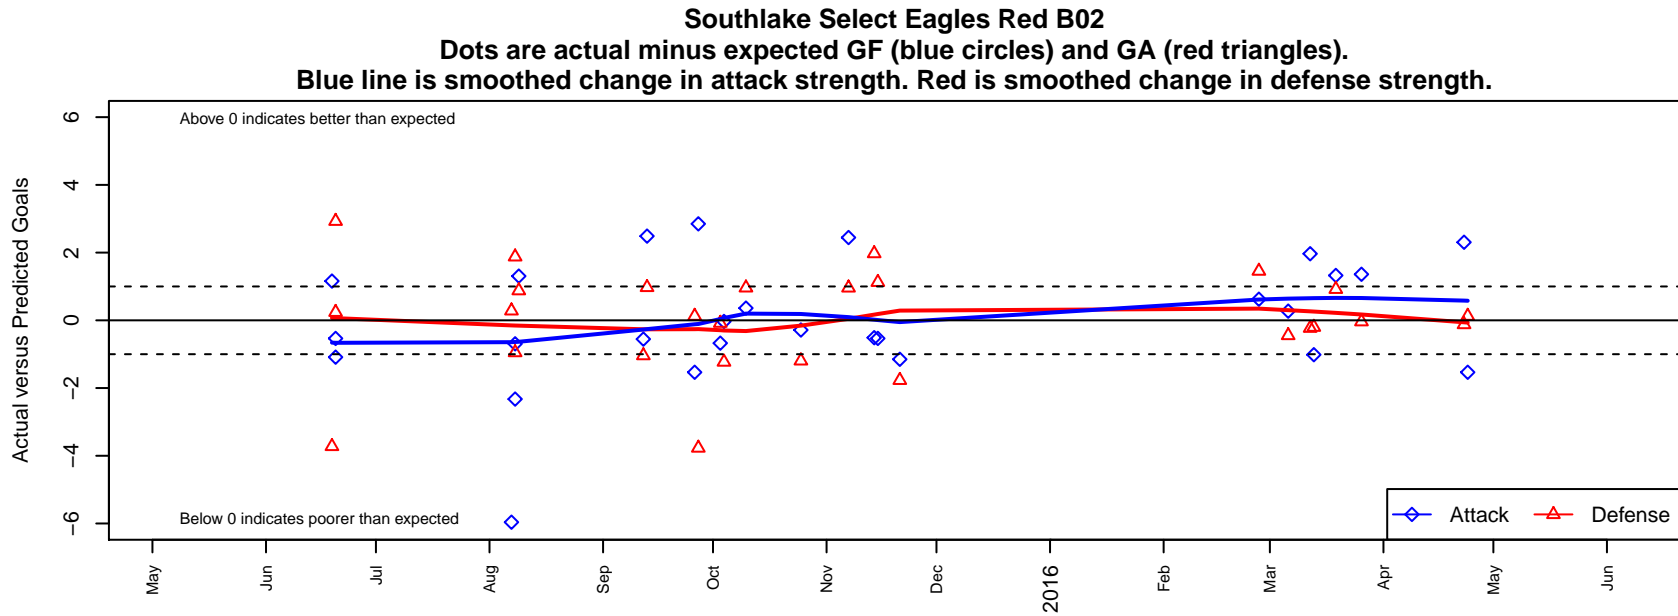

Southlake Select Eagles Red B02

Southlake Select SC
 Newcastle, WA
 B02 total strength=774
 attack=1.4 defense=0.6
 fall league = PSPL Classic 2 U13
 spr league = Spr PSPL Classic 2 U13
 notes= SCORE & Tusk merge in 2015

**attack and defense variance (black dot)
relative to other teams
and top 10 in region**

**attack and defense rating
relative to others at age
and all opponents in last 13 months**

Performance relative to 13 month average